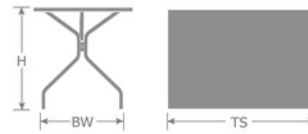

DETAILS

H	W	D	TS	Lbs
29.5"	48"	32"	48"x32"	51

Outdoor/Indoor Table

E-coated powder coat finish

Made in Italy

Top: Solid Steel

Base: Tubular Steel Legs

Assembly Required: Yes