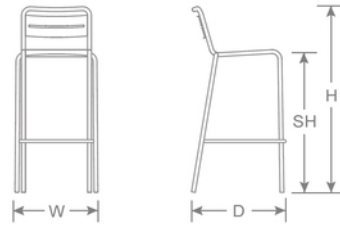

Star Bar #164

Designer: Centro Ricerche EMU

DETAILS

H	W	D	SH	Lbs
41.5"	22"	23.5"	30"	18

Outdoor/Indoor Stacking Barstool

E-coated powder coat finish

Frame: Tubular Steel

Seat/Back: Steel Slats

Stackability: 4

SHIPPING

Master Pack Quantity: 4

Master Pack Dimensions: 47"x30"x23"

Master Pack Weight: 80 Lbs.

Master Cartons/Pallet: 6

Freight Class: 150

FOB: PA 17042