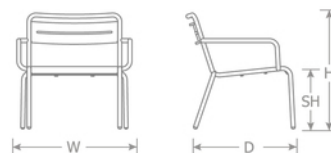

## DETAILS

H	W	D	Lbs
29"	29"	27.5"	24

Outdoor/Indoor Lounge Chair

E-coated powder coat finish

Frame: Square Tube Steel

Seat/Back: Steel Slats

Stackability: 8

## SHIPPING

Master Pack Quantity: 2

Master Pack Dimensions: 30.5"x30.5"x32.5"

Master Pack Weight: 57 Lbs.

FOB: PA 17042