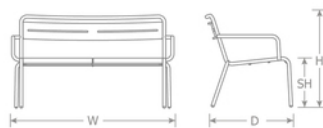

Star Lounge Loveseat #166

Designer: Centro Ricerche EMU

DETAILS

H	W	D	SH	AH	Lbs
29"	50.5"	27.5"	16"	23"	40.5

Outdoor/Indoor Lounge Loveseat

E-coated powder coat finish

Frame: Tubular Steel

Seat/Back: Steel Slats

Stackability: 8

SHIPPING

Master Pack Quantity: 1

Master Pack Dimensions: 53"x30.5"x29"

Master Pack Weight: 52 Lbs.

Density: 1

Freight Class: 300

FOB: PA 17042