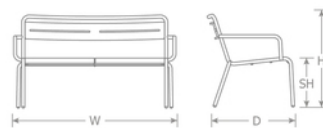

## DETAILS

H	W	D	Lbs
29"	50.5"	27.5"	40.5

Outdoor/Indoor Lounge Loveseat

E-coated powder coat finish

Frame: Tubular Steel

Seat/Back: Steel Slats

Stackability: 8

## SHIPPING

Master Pack Quantity: 1

Master Pack Dimensions: 28.5"x30.5"53.5"

Master Pack Weight: 52 Lbs.

FOB: PA 17042