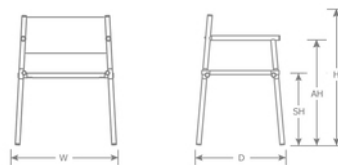

DETAILS

H	W	D	Lbs
31"	24"	21"	10.5

Download Collection Brochure [HERE](#)

Outdoor/Indoor Armchair

Advanced Collection

Frame: Aluminum

Seat/Back: Textilene / Eco-Leather

SHIPPING