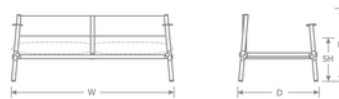

DETAILS

H	W	D	Lbs
28.5"	69"	34"	69.4

Download Collection Brochure [HERE](#)

Outdoor/Indoor Lounge Loveseat

Advanced Collection

\*Cushions sold separately

Frame: Aluminum

Seat/Back: Aluminum / Eco-Leather