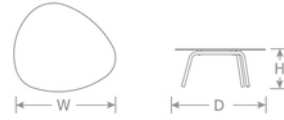

DETAILS

H	W	D	Lbs
12"	29.5"	27.5"	14

Download Collection Brochure [HERE](#)

Outdoor/Indoor Low Table

Advanced Collection

Top: Ceramic

Base: Tubular Aluminum Legs

Assembly Required: Yes