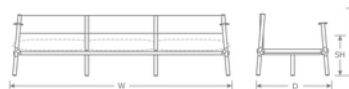

DETAILS

H	W	D	Lbs
28.5"	101"	34"	96

Download Collection Brochure [HERE](#)

Outdoor/Indoor Lounge Sofa

Advanced Collection

*Cushions sold separately

Frame: Aluminum

Seat/Back: Aluminum / Eco-Leather