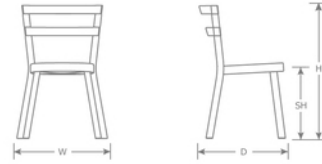

DETAILS

H	W	D	SH	Lbs
31.5"	20.5"	21.5"	17"	14

Outdoor/Indoor Stacking Side Chair

E-coated powder coat finish

Frame: Tubular Steel

Seat/Back: Solid Steel / Tubular Steel

Stackability: 8

SHIPPING

Master Pack Quantity: 4

Master Pack Dimensions: 40" x 28' x 22"

Master Pack Weight: 70 Lbs.

Master Cartons/Pallet: 6

FOB: PA 17042

Quick Ship Finishes:

-   
22 A/Iron
-   
73 A/Cement
-   
87 A/Copper LIMITED QTY