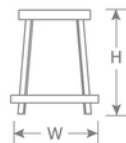

DETAILS

H	W	D	SH	Lbs
21.5"	18"	18"	22"	14.5

Outdoor/Indoor Stacking Stool

E-coated powder coat finish

Frame: Steel

Seat/Back: Solid Steel

Stackability: 4

SHIPPING

Master Pack Quantity: 4

Master Pack Dimensions: 19.5"x19.5"x47"

Master Pack Weight: 65 Lbs.

FOB: PA 17042

Quick Ship Finishes:

Special Order Ship Finishes: