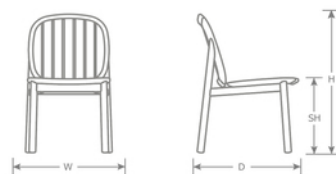

Twins #6040

Designer: Sebastian Herkner

DETAILS

| H | W | D | SH | Lbs |
|-----|-------|-------|-----|-----|
| 33" | 21.5" | 24.5" | 18" | 16 |

Download Collection Brochure [HERE](#)

Outdoor/Indoor Side Chair

Designed in Italy

Frame: Aluminum

Seat/Back: Teak Slats

Stackability: 2

SHIPPING

Master Pack Quantity: 2

Master Pack Dimensions: 30"x22"x39.5"

Master Pack Weight: 43 Lbs.