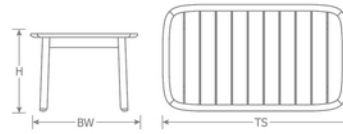

DETAILS

H	TS	Lbs
30"	72" x 42"	82

Download Collection Brochure [HERE](#)

Outdoor/Indoor Table

Designed in Italy

Top: Solid Natural Teak
Wood Slats

Assembly Required: Yes

SHIPPING

Master Pack Quantity: 1

Master Pack Dimensions: 75"x11"x44"

Master Pack Weight: 96 Lbs.

FOB: PA 17042

Special Order Ship Finishes:

82 Natural Teak