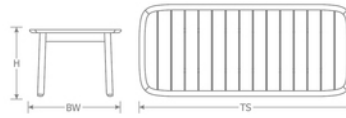

DETAILS

H	W	D	TS	Lbs
30"	97"	42"	97" x 42" "	108.5

Download Collection Brochure [HERE](#)

Outdoor/Indoor Table

Designed in Italy

Top: Solid Natural Teak Wood Slats

Assembly Required: Yes

SHIPPING

Master Pack Quantity: 1

Master Pack Dimensions: 101"x11"x44"

Master Pack Weight: 123 Lbs.

FOB: PA 17042

Special Order Ship Finishes:

82 Natural Teak