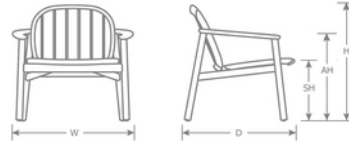

Twins Lounge #6042

Designer: Sebastian Herkner

DETAILS

H	W	D	SH	Lbs
29.5"	30.5"	28.5"	16"	20

Download Collection Brochure [HERE](#)

Outdoor/Indoor Lounge Chair

Designed in Italy

Frame: Aluminum

Seat/Back: Teak Slats

Stackability: 2

SHIPPING

Master Pack Quantity: 2

Master Pack Dimensions: 32.5"x32.5"x35"

Master Pack Weight: 52 Lbs.

FOB: PA 17042

Special Order Ship Finishes: