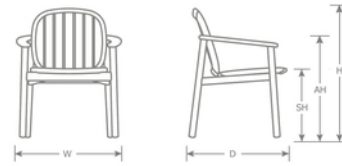

Twins Teak #6052

Designer: Sebastian Herkner

DETAILS

| H | W | D | SH | Lbs |
|-----|-------|-----|-----|------|
| 33" | 27.5" | 25" | 18" | 19.5 |

Download Collection Brochure [HERE](#)

Outdoor/Indoor Armchair

Designed in Italy

Frame: Teak

Seat/Back: Teak Slats

Stackability: 2

SHIPPING

Master Pack Quantity: 2

Master Pack Dimensions: 30"x28.5"x39.5"

Master Pack Weight: 52 Lbs.