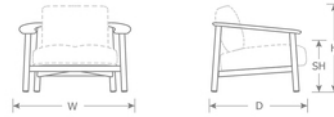

Twins Teak Sofa 1 Seat #6055

Designer: Sebastian Herkner

DETAILS

H	W	D	Lbs
30.5"	40"	34"	53.5

Download Collection Brochure [HERE](#)

Outdoor/Indoor Lounge Sofa

Designed in Italy

Frame: Teak

Seat/Back: Teak Slats

SHIPPING

Master Pack Quantity: 1

Master Pack Dimensions: 42"x36"x25.5"

Master Pack Weight: 56 Lbs.

FOB: PA 17042

Special Order Ship Finishes:

82 Natural Teak