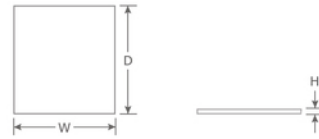

DETAILS

H	W	D	Lbs
1"	14.5"	14.5"	0.5

Outdoor/Indoor Seat Cushion

Molded Polyester Fabric

See Related tab for product fitment

SHIPPING

FOB: PA 17042

Special Order Ship Finishes: