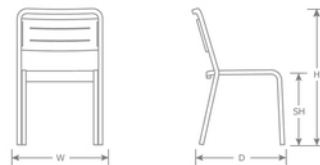

DETAILS

| H   | W   | D     | SH  | Lbs |
|-----|-----|-------|-----|-----|
| 32" | 20" | 21.5" | 18" | 9   |

Outdoor/Indoor Stacking Side Chair

E-coated powder coat finish

Frame: Square Tube Aluminum

Seat/Back: Aluminum Slats

Stackability: 8

SHIPPING

Master Pack Quantity: 4

Master Pack Dimensions: 37"x27"x21"

Master Pack Weight: 39 Lbs.

Master Cartons/Pallet: 6

Freight Class: 250

FOB: PA 17042