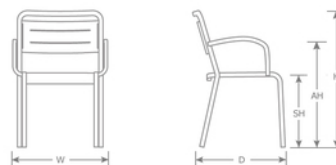

DETAILS

H	W	D	SH	AH	Lbs
32"	22"	21.5"	18"	25"	10

Outdoor/Indoor Stacking  
Armchair

E-coated powder coat finish

Frame: Square Tube Aluminum

Seat/Back: Aluminum Slats

Stackability: 8

SHIPPING

Master Pack Quantity: 4

Master Pack Dimensions: 37"x27"x23.5"

Master Pack Weight: 43 Lbs.

Master Cartons/Pallet: 6

Freight Class: 250

FOB: PA 17042

Special Order Ship Finishes:

 16 A/Marine Blue	 17 A/Military Green	 22 A/Iron	 23 A/White	 24 A/Black	 26 A/Maple Red
 37 A/Moss Grey	 41 A/Bronze	 48 A/Navy	 50 A/Cherry	 62 A/Curry Yellow	