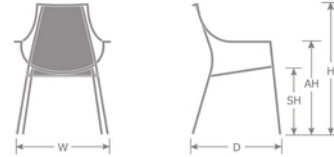

DETAILS

H	W	D	SH	AH	Lbs
36"	26.5"	24"	18"	26"	15.5

Outdoor/Indoor Stacking Armchair

E-coated powder coat finish

Frame: Tubular Steel

Seat/Back: Steel with Design Pattern

Stackability: 6

SHIPPING

Master Pack Quantity: 4

Master Pack Dimensions: 43"x31"x29"

Master Pack Weight: 72 Lbs.

Density: 3.1

Master Cartons/Pallet: 6

Freight Class: 250

FOB: PA 17042

Special Order Ship Finishes: