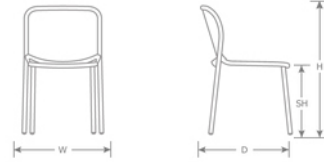

DETAILS

H	W	D	SH	Lbs
32"	20"	22.5"	18"	6

Download Collection Brochure [HERE](#)

Outdoor/Indoor Stacking Side Chair

Advanced Collection

Frame: Aluminum

Seat/Back: Elastic Belts

Stackability: 4

SHIPPING

Master Pack Quantity: 4

Master Pack Dimensions: 38.5"x29"x21"

Master Pack Weight: 33 Lbs.

Density: 2.43

Freight Class: 250

FOB: PA 17042

Special Order Ship Finishes: