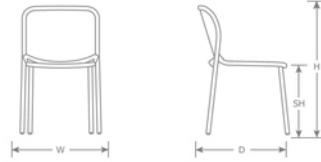

DETAILS

H	W	D	SH	Lbs
32"	20"	22.5"	18"	6

Download Collection Brochure [HERE](#)

Outdoor/Indoor Stacking Side Chair

Advanced Collection

Frame: Aluminum

Seat/Back: Elastic Belts

Stackability: 4

SHIPPING

Master Pack Quantity: 4

Master Pack Dimensions: 38.5"x29"x21"

Master Pack Weight: 33 Lbs.

Density: 2.43

Freight Class: 250

FOB: PA 17042

Special Order Ship Finishes: