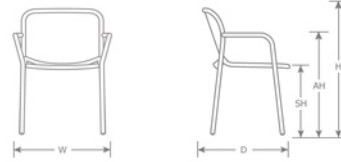

DETAILS

H	W	D	SH	AH	Lbs
32"	23"	21.5"	18"	26"	7

Download Collection Brochure [HERE](#)

Outdoor/Indoor Armchair

Advanced Collection

Frame: Aluminum

Seat/Back: Elastic Belts

Stackability: 4

SHIPPING

Master Pack Quantity: 4

Master Pack Dimensions: 38.5"x29"x24"

Master Pack Weight: 40 Lbs.

Density: 2.58

Freight Class: 250

FOB: PA 17042

Special Order Ship Finishes: