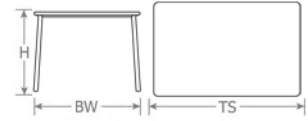

Yard Ash Top #502

Designer: Stefan Diez

DETAILS

H	TS	Lbs
29.5"	38"x63"	53

Download Collection
Brochure [HERE](#)

Outdoor/Indoor Table

Advanced Collection

Top: Thermo Treated Ash
Base: Tubular Aluminum Legs