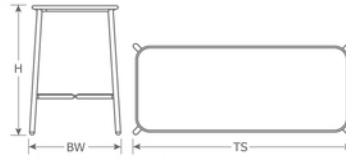

Yard Bar #538

Designer: Stefan Diez

DETAILS

H	BW	TS	Lbs
41.5"	28"	28"x72"'''	53

Download Collection Brochure [HERE](#)

Outdoor/Indoor Bar Table

Advanced Collection

Top: Aluminum

Base: Tubular Aluminum Legs

Assembly Required: Yes

SHIPPING

Master Pack Quantity: 1

Master Pack Dimensions: W74"XD5.5"XH31"

Master Pack Weight: 58 Lbs.

FOB: PA 17042

Quick Ship Finishes: