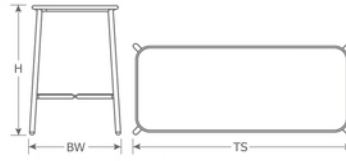

Yard Bar #538

Designer: Stefan Diez

DETAILS

H	BW	TS	Lbs
41.5"	28"	72"x28"'''	53

Quick Ship Finishes:

Special Order Ship Finishes:

Download Collection Brochure [HERE](#)

Outdoor/Indoor Bar Table

Advanced Collection

Top: Aluminum

Base: Tubular Aluminum Legs

Assembly Required: Yes

SHIPPING

Master Pack Quantity: 1

Master Pack Dimensions: 75"x6"x31.5

Master Pack Weight: 59 Lbs.