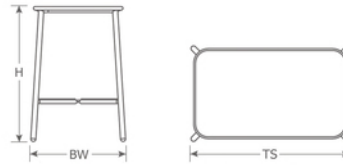

## DETAILS

H	BW	TS	Lbs
41.5"	28"	28"x48"'''	41

Download Collection Brochure [HERE](#)

Outdoor/Indoor Bar Table

Advanced Collection

Top: Aluminum

Base: Tubular Aluminum Legs

Assembly Required: Yes

## SHIPPING

Master Pack Quantity: 1

Master Pack Dimensions: W50"XD5.5"XH31"

Master Pack Weight: 45 Lbs.

FOB: PA 17042