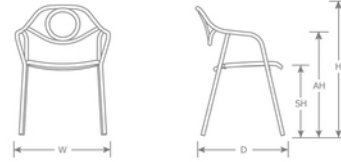

DETAILS

H	W	D	SH	AH	Lbs
32"	23"	22"	18"	26"	14

Outdoor/Indoor Stacking Armchair

E-Coated powder coat finish

Frame: Tubular Steel

Seat/Back: Solid Steel / Tubular Steel

Stackability: 8

SHIPPING

Master Pack Quantity: 4

Master Pack Weight: 65 Lbs.

FOB: PA 17042

Quick Ship Finishes:

86 A/Corten LIMITED QTY