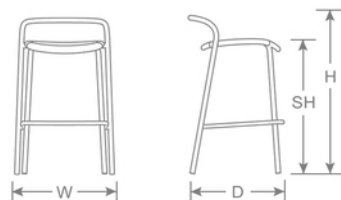

DETAILS

H	W	D	SH	Lbs
36"	21.5"	21"	30"	15

Outdoor/Indoor Stacking Barstool

E-coated powder coat finish

Frame: Tubular Steel

Seat/Back: Solid Steel / Tubular Steel

Stackability: 4

SHIPPING

Master Pack Quantity: 4

Master Pack Weight: 71 Lbs.

FOB: PA 17042

Quick Ship Finishes:

- 
22 A/Iron
- 
23 A/White
- 
86 A/Corten

Special Order Ship Finishes:

- 
16
A/Marine
Blue
- 
17
A/Military
Green
- 
24
A/Black
- 
26
A/Maple
Red
- 
37 A/Moss
Grey
- 
41
A/Bronze
- 
48 A/Navy
- 
50
A/Cherry
- 
60
A/Green
- 
61 A/Blue
- 
62
A/Curry
Yellow
- 
71
A/Taupe
- 
73
A/Cement
- 
75 A/Dark
Green